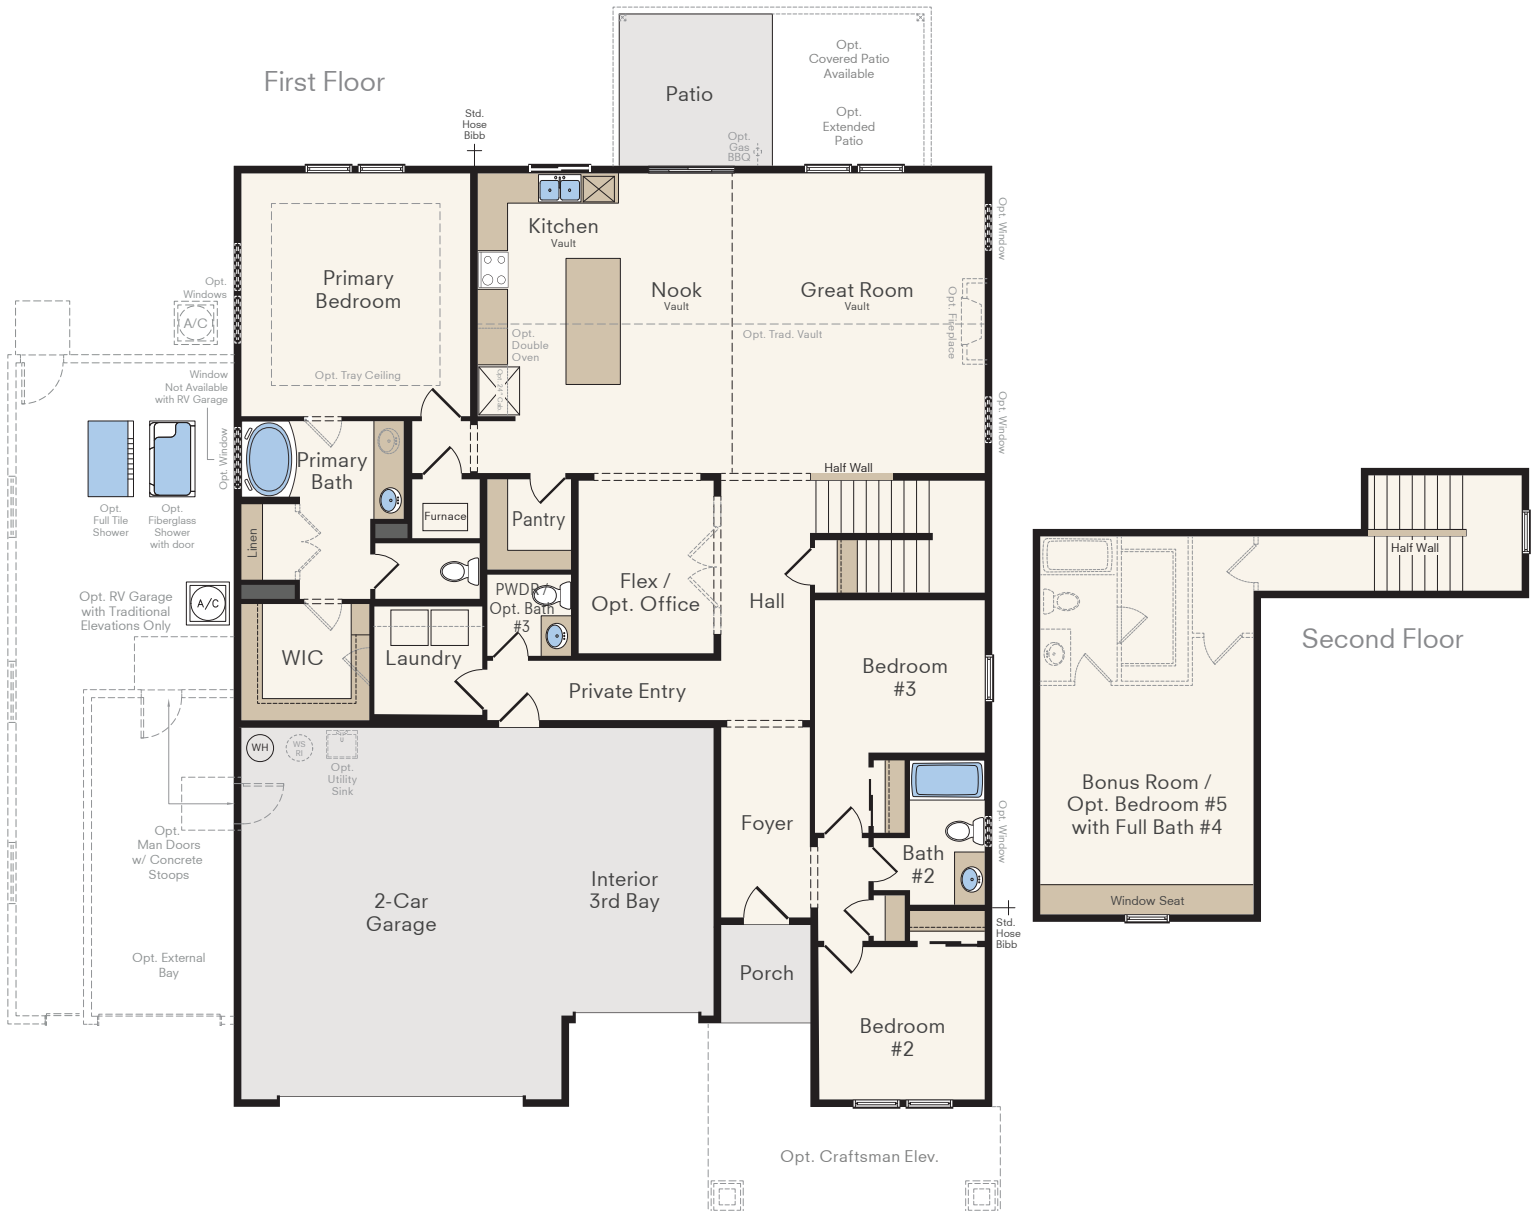

HubbleHomes.com

Let's get you home.